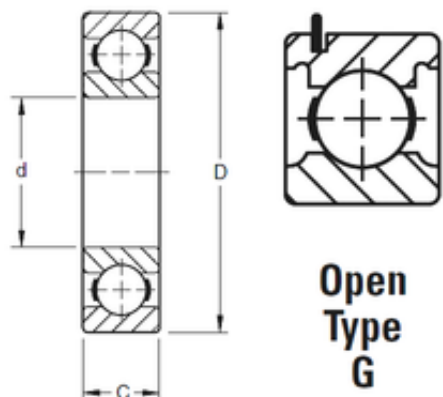

## 65 mm x 100 mm x 18 mm TIMKEN 9113KG Single Row Ball Bearings

Bearing No. 9113KG

Size	65x100x18 mm
Bore Diameter	65 mm
Outer Diameter	100 mm
Width	18 mm
d	65 mm
D	100 mm
B	18 mm
C	18 mm
Weight	0,445 Kg
Basic dynamic load rating (C)	34,7 kN

9113KG Bearing 2D drawings and 3D CAD models