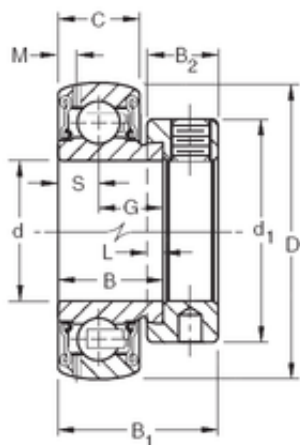

TIMKEN BEARING CORP. of CANADA LTD.

35 mm x 72 mm x 25,4 mm TIMKEN GRAE35RRB Insert Bearings Spherical OD

Bearing No. GRAE35RRB

Size	35x72x25.4 mm
Bore Diameter	35 mm
Outer Diameter	72 mm
Width	25,4 mm
d	35 mm
D	72 mm
B	25,4 mm
C	19 mm
d1	54 mm
B1	38,9 mm
B2	17,1 mm
G	15,9 mm
L	4 mm
M	3,68 mm
S	9,5 mm
Weight	0,513 Kg
Basic dynamic load rating (C)	28,5 kN

GRAE35RRB Bearing 2D drawings and 3D CAD models